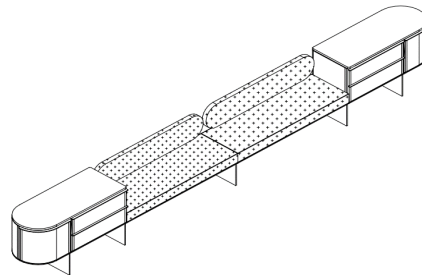

CONFIGURATION D

COM
STANDARD VENEER
POWDER COAT METAL
OVERALL SIZE: W216" D20" H30"
H16" STORAGE

MODEL

AD DRP482030LSB	RADIUS GANGING CREDENZA
AD RBC5811	WALL MOUNT BACK CUSHION
AD DG6020	RECTANGULAR GANGING BENCH
AD RBC5811	WALL MOUNT BACK CUSHION
AD DG6020	RECTANGULAR GANGING BENCH
AD SRP482030RSB	RADIUS GANGING CREDENZA