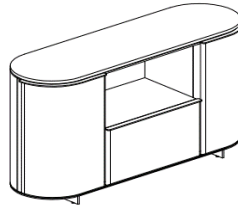

MODEL
AD RH722424

LEFT : DOOR
CENTER : OPEN / FILE DRAWER
RIGHT : DOOR
STANDARD VENEER
POWDER COAT METAL
SIZE: W72" D20" H36"