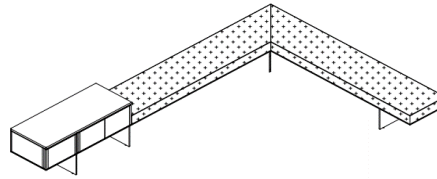

CONFIGURATION B

COM
STANDARD VENEER
POWDER COAT METAL
OVERALL SIZE: W138" D90" H30"
H16" STORAGE

MODEL

AD DSP482430LBC	GANGING CREDENZA
AD CB9024L	DOUBLE GANGING BENCH WITH BEVEL
AD SSC9024	RECTANGULAR GANGING BENCH WITH BEVEL