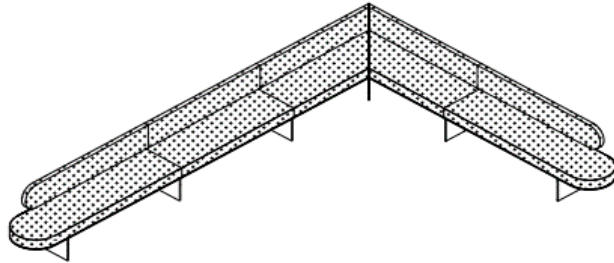

CONFIGURATION G

COM
POWDER COAT METAL
OVERALL SIZE: W246" D168" H27.8"

MODEL

AD REF7611	RADIUS WALL MOUNT GANGING BACK CUSHION
AD DRB9024	RADIUS GANGING BENCH
AD SEF761	RECTANGULAR WALL MOUNT DOUBLE GANGING BACK CUSHION
AD DG7824	RECTANGULAR DOUBLE GANGING BENCH
AD SEB7611	CORNER WALL MOUNT DOUBLE GANGING BACK CUSHION
AD CB7824L	CORNER DOUBLE GANGING BENCH
AD SEB7611	CORNER WALL MOUNT DOUBLE GANGING BACK CUSHION
AD CC7824L	CORNER DOUBLE GANGING BENCH
AD REF7611	RADIUS WALL MOUNT GANGING BACK CUSHION
AD SRB9024	RADIUS GANGING BENCH