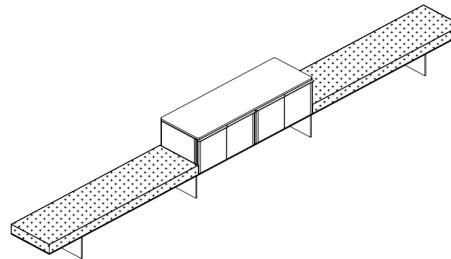

CONFIGURATION C

COM
STANDARD VENEER
POWDER COAT METAL
OVERALL SIZE: W216" D20" H30"
H16" STORAGE

MODEL

AD DSB7820	RECTANGULAR GANGING BENCH
AD CP602030BC	DOUBLE GANGING CREDENZA
AD SSB7820	RECTANGULAR GANGING BENCH