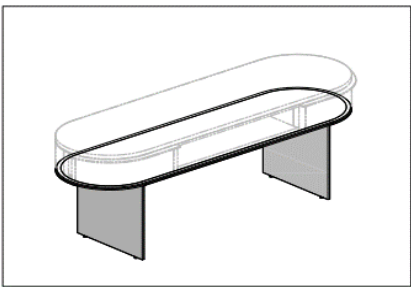

AUTODROMO

VENEER EDGE PROFILE / SOLID SURFACE / CARRERA
EDGE PROFILE

POWDER COAT IS STANDARD FOR ALL METAL COMPONENTS

TYPICAL SOLUTIONS

CREDENZAS

LEFT : SWING DRAWER
CENTER : OPEN
RIGHT : SWING DRAWER
STANDARD VENEER
POWDER COAT METAL
SIZE: W72" D24" H24"