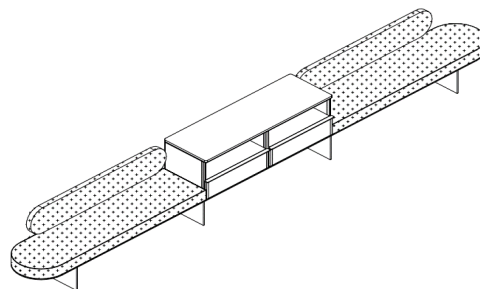

MODEL

AD RBC6411	WALL MOUNT BACK CUSHION
AD DRB7820	RADIUS GANGING BENCH
AD CP602030SB	DOUBLE GANGING CREDENZA
AD RBC6411	WALL MOUNT BACK CUSHION
AD SRB7820	RADIUS GANGING BENCH