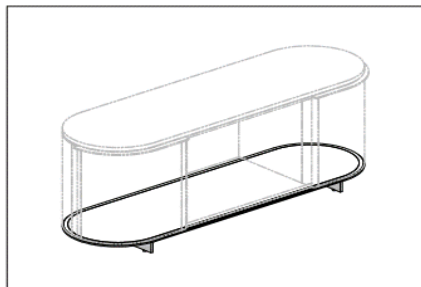

AUTODROMO

VENEER EDGE PROFILE / SOLID SURFACE / CARRERA
EDGE PROFILE

POWDER COAT IS STANDARD FOR ALL METAL COMPONENTS

TYPICAL SOLUTIONS

CREDENZAS

LEFT : SWING DRAWER
CENTER : OPEN
RIGHT : SWING DRAWER
STANDARD VENEER
POWDER COAT METAL
SIZE: W72" D24" H24"