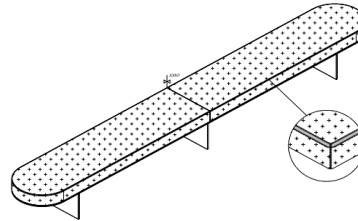

MODEL
AD RF962030BC

LEFT : DOOR
CENTER : SHELVES
RIGHT : DOOR
STANDARD VENEER
POWDER COAT METAL
SIZE: W96" D20" H24"

MODEL
AD SF962024S

SEATING

COM
POWDER COAT METAL
OVERALL SIZE: W72" D20" H16.8"

MODEL
AD SBE7220 FREE STANDING BENCH

COM
POWDER COAT METAL
OVERALL SIZE: W156" D20" H16.8"

MODEL
AD DRB7820 RADIUS DOUBLE GANGING BENCH
AD SRB7820 RADIUS SINGLE GANGING BENCH

COM
POWDER COAT METAL
OVERALL SIZE: Ø 60" H16.8"

MODEL
AD CC3020L DOUBLE GANGING CORNER BENCH
AD CC3020L DOUBLE GANGING CORNER BENCH
AD CC3020L DOUBLE GANGING CORNER BENCH
AD CC3020L DOUBLE GANGING CORNER BENCH