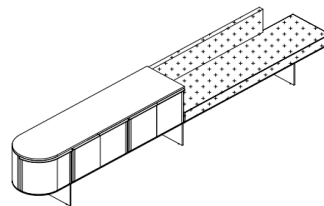

MODEL

AD DRP782030LBC	RADIUS GANGING CREDENZA
AD SBC6411	WALL MOUNT BACK CUSHION
AD SSB7820	RECTANGULAR GANGING BENCH