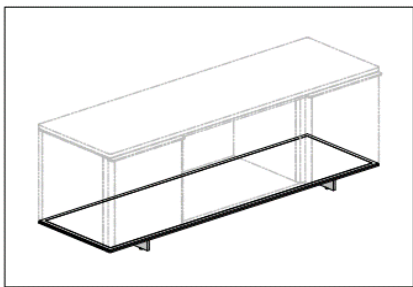

POWDER COAT IS STANDARD FOR ALL METAL COMPONENTS