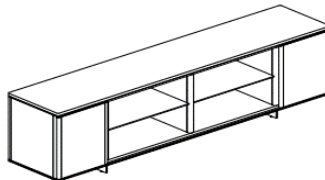

MODEL
AD RF962030BC

LEFT : DOOR
CENTER : SHELVES
RIGHT : DOOR
STANDARD VENEER
POWDER COAT METAL
SIZE: W96" D20" H24"

MODEL
AD SF962024S

SEATING

COM
POWDER COAT METAL
OVERALL SIZE: W72" D20" H16.8"

MODEL
AD SBE7220 FREE STANDING BENCH