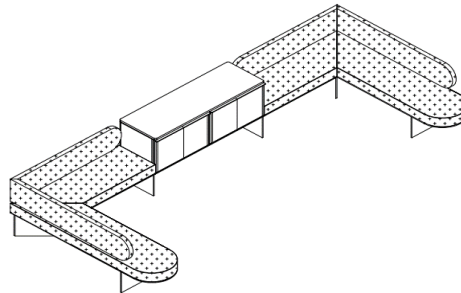

CONFIGURATION H

COM
STANDARD VENEER
POWDER COAT METAL
OVERALL SIZE: W180" D78" H30"
H16" STORAGE

MODEL

AD REB6411	CORNER WALL MOUNT GANGING BACK CUSHION
AD DRC7824	RADIUS GANGING BENCH WITH BEVEL
AD REB5811	CORNER WALL MOUNT GANGING BACK CUSHION
AD CC6024L	CORNER DOUBLE GANGING BENCH
AD CP602430BC	DOUBLE GANGING CREDENZA
AD REB5811	CORNER WALL MOUNT GANGING BACK CUSHION
AD CB6024L	CORNER DOUBLE GANGING BENCH
AD REB6411	CORNER WALL MOUNT GANGING BACK CUSHION
AD SRC7824	RADIUS GANGING BENCH WITH BEVEL